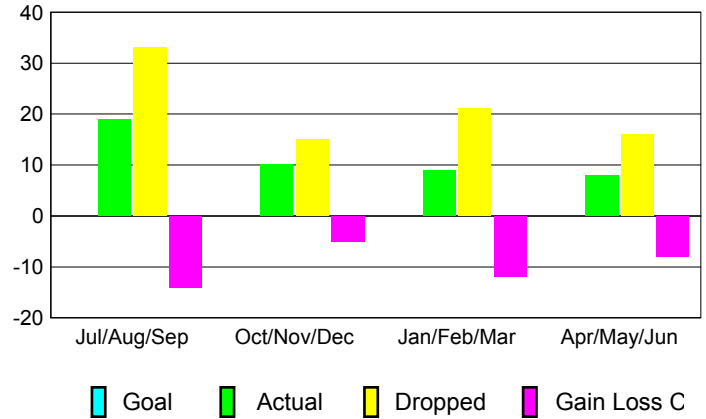

Membership Results 2012-2013
Goal, New, Dropped, Gain/Loss