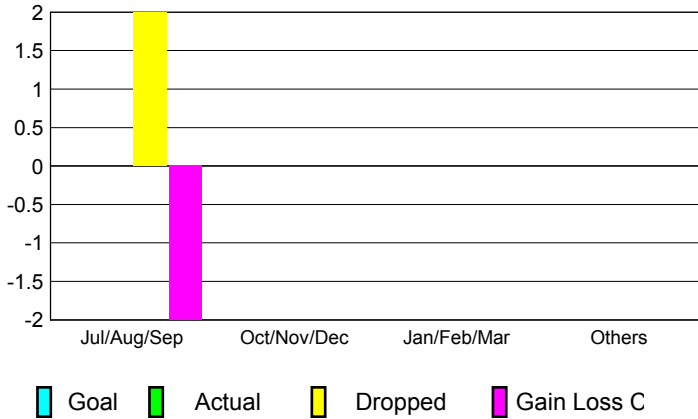

GMT: **Kenneth Schwols**

Location: **UTAH**

GMT CA: **1**

CLUBS

Month	New Club Goal	Actual New Clubs	Actual Dropped Clubs	Gain/Loss of Clubs
2012-2013				
Jul/Aug/Sep		0	2	-2
Oct/Nov/Dec		0	0	0
Jan/Feb/Mar		0	0	0
Apr/May/June		0	0	0
Totals		0	2	-2

Club Results 2012-2013
Goal, New, Dropped, Gain/Loss

MEMBERSHIP

Month	Net Memb Goal	Actual New Memb	Actual Dropped Memb	Gain/Loss of Memb
2012-2013				
Jul/Aug/Sep		19	33	-14
Oct/Nov/Dec		10	15	-5
Jan/Feb/Mar		9	21	-12
Apr/May/June		8	16	-8
Totals		46	85	-39